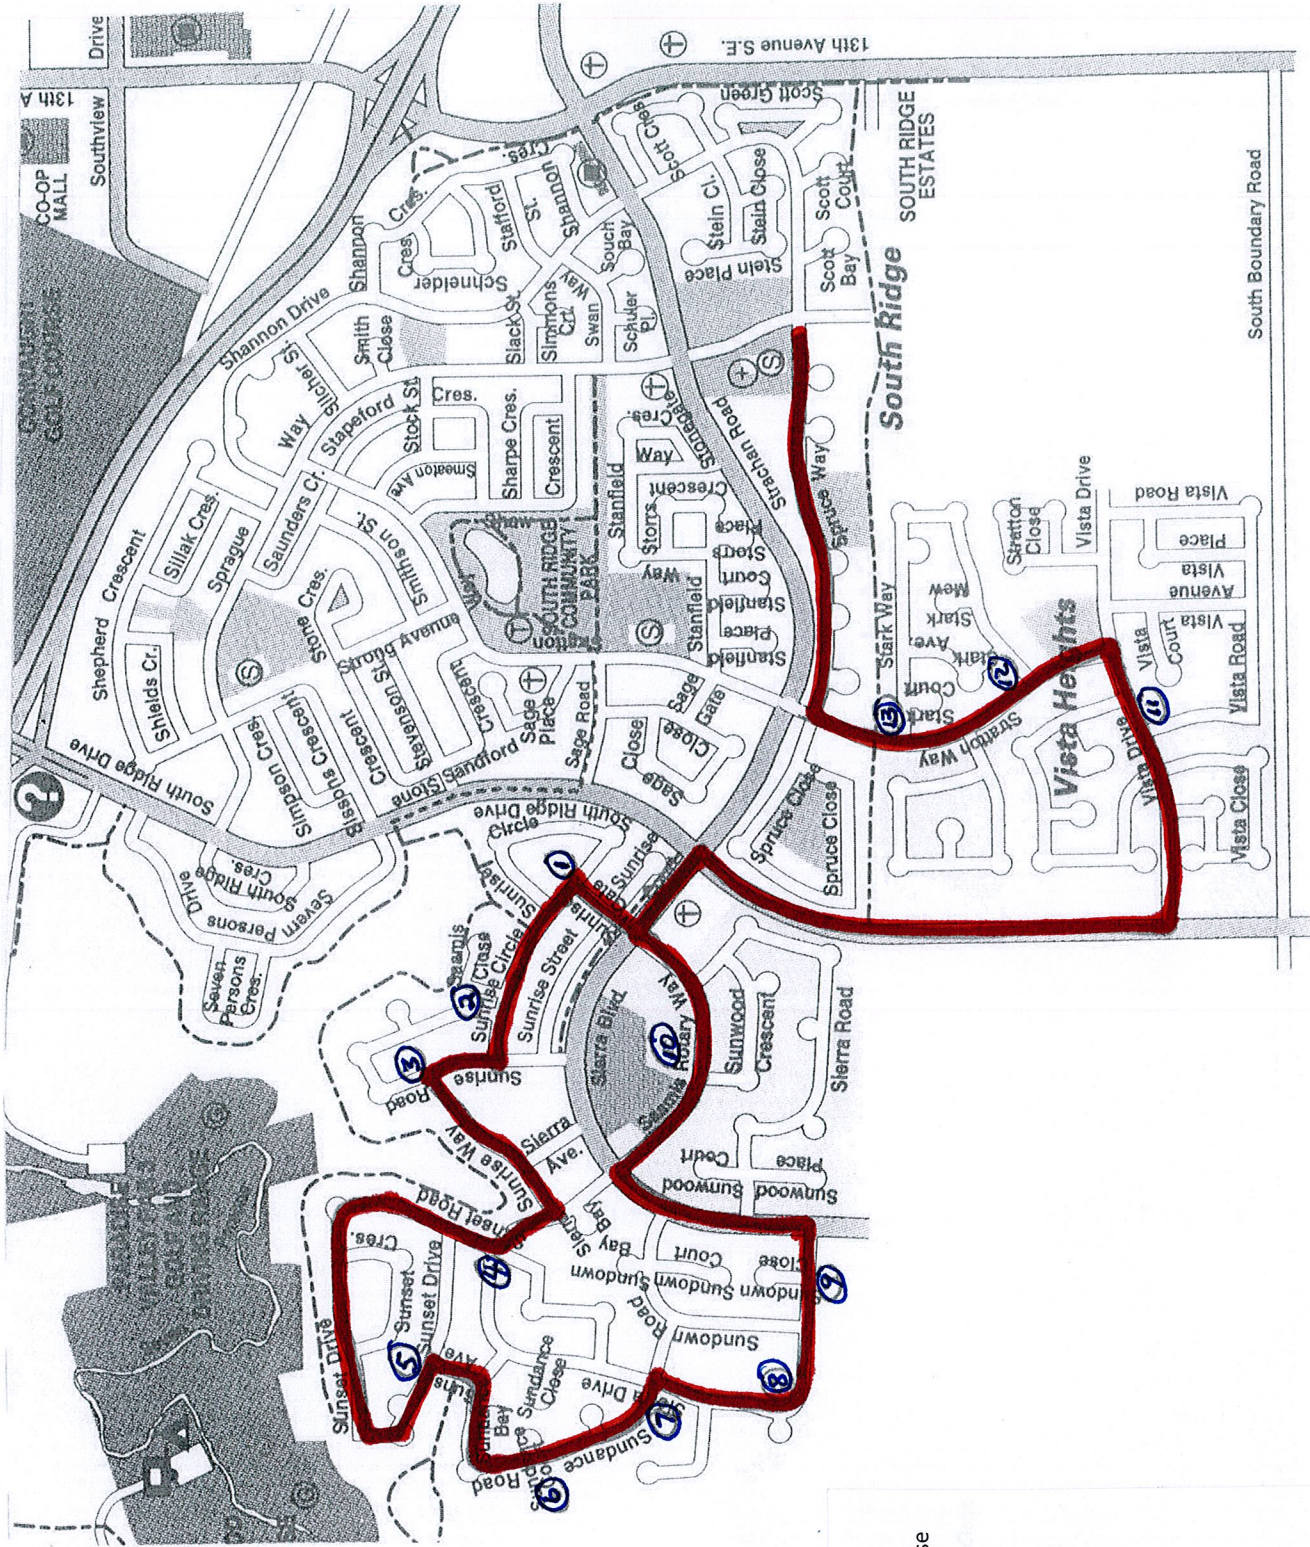

# City Transit Bus Route to Notre Dame

## Current Stops –

1. Sunrise Gate & Sunrise Circle
2. Sunrise Circle just past Saamis Close
3. Sunrise Road & Sunrise Way
4. North end of Sunset Road
5. Sunset Drive & Sunset Avenue
6. Sundance Road & Sundance Court
7. Sundance Road & Sierra Drive
8. Sierra Drive & Sierra Place
9. Sierra Drive & Sundown Close
10. Saamis Rotary Way
11. Vista Drive & Vista Road
12. Stratton Way & Stark Way
13. Stratton Way & Stark Way

Route begins at 7:35 AM  
 Leave school – 2:50 PM