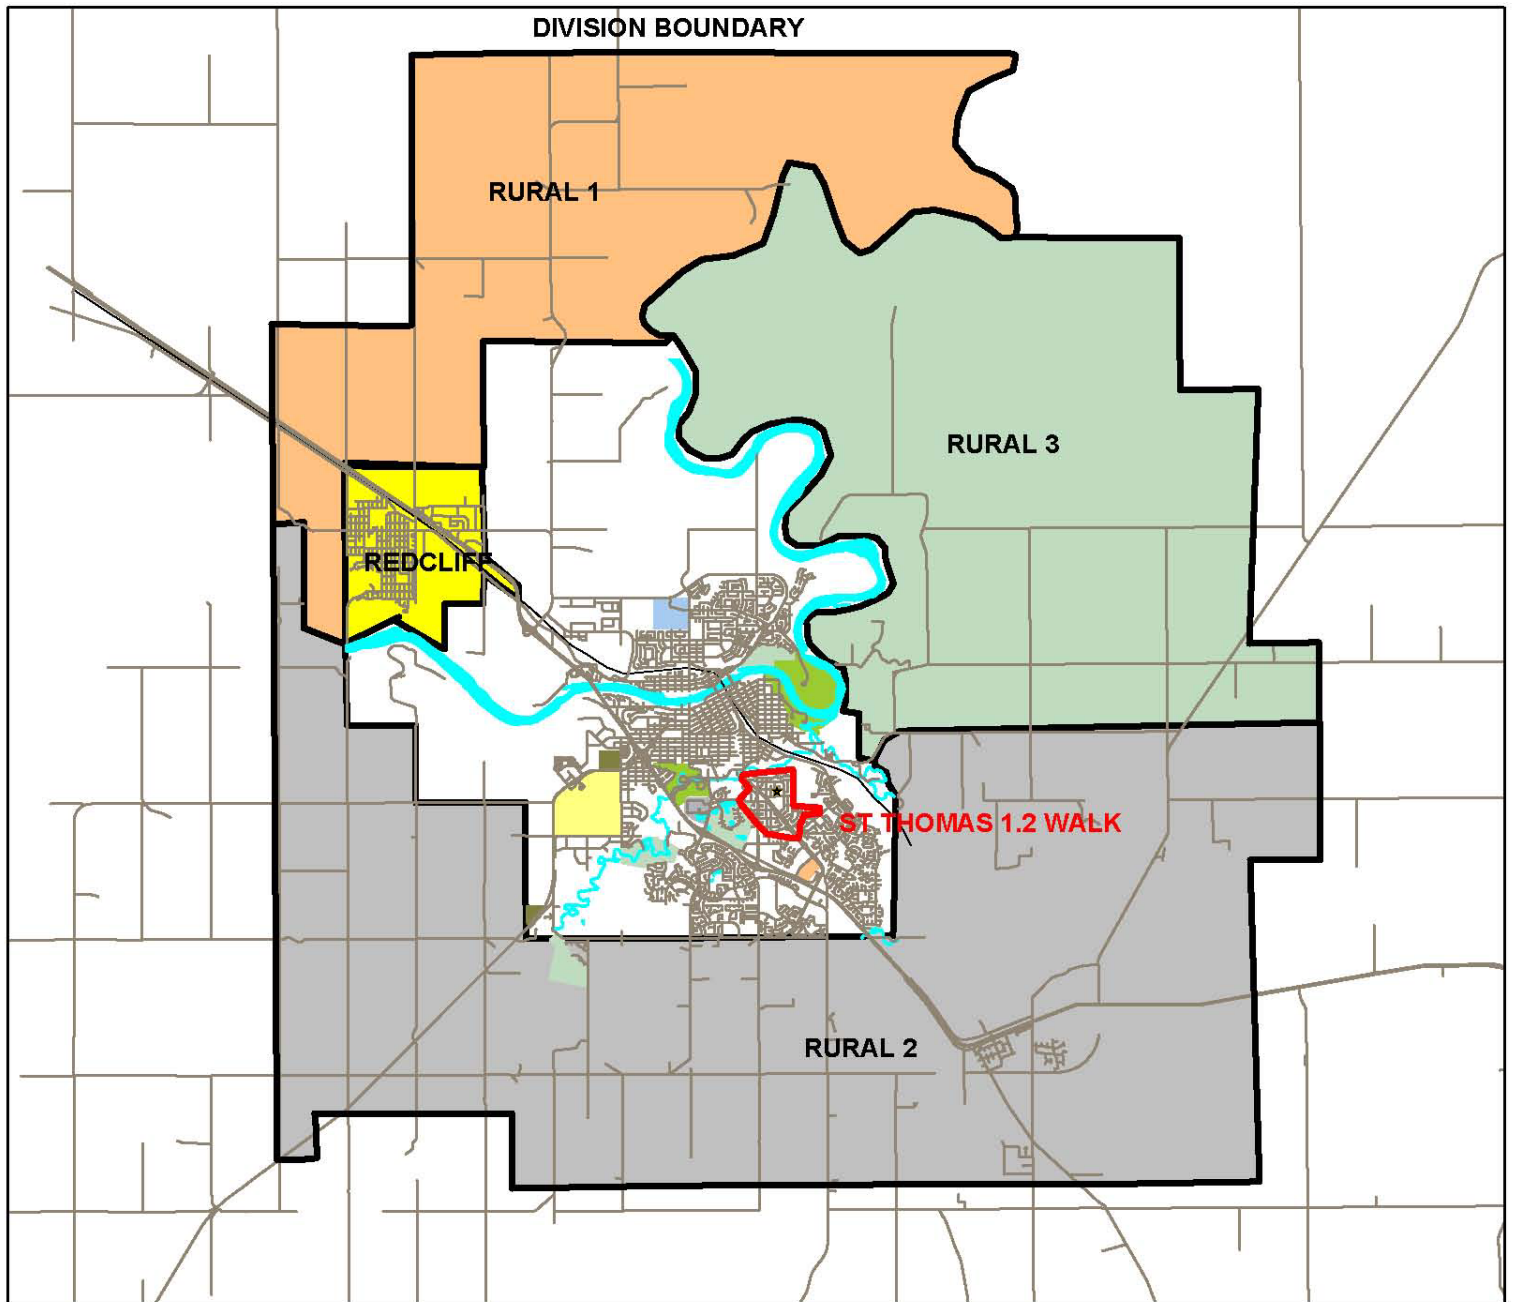

ECOLE ST. THOMAS D'AQUIN

(French Immersion)

K—Grade 6

1970 19 Avenue SE

All division attendance zones.

*** red area indicates 1.2 km walk boundary**