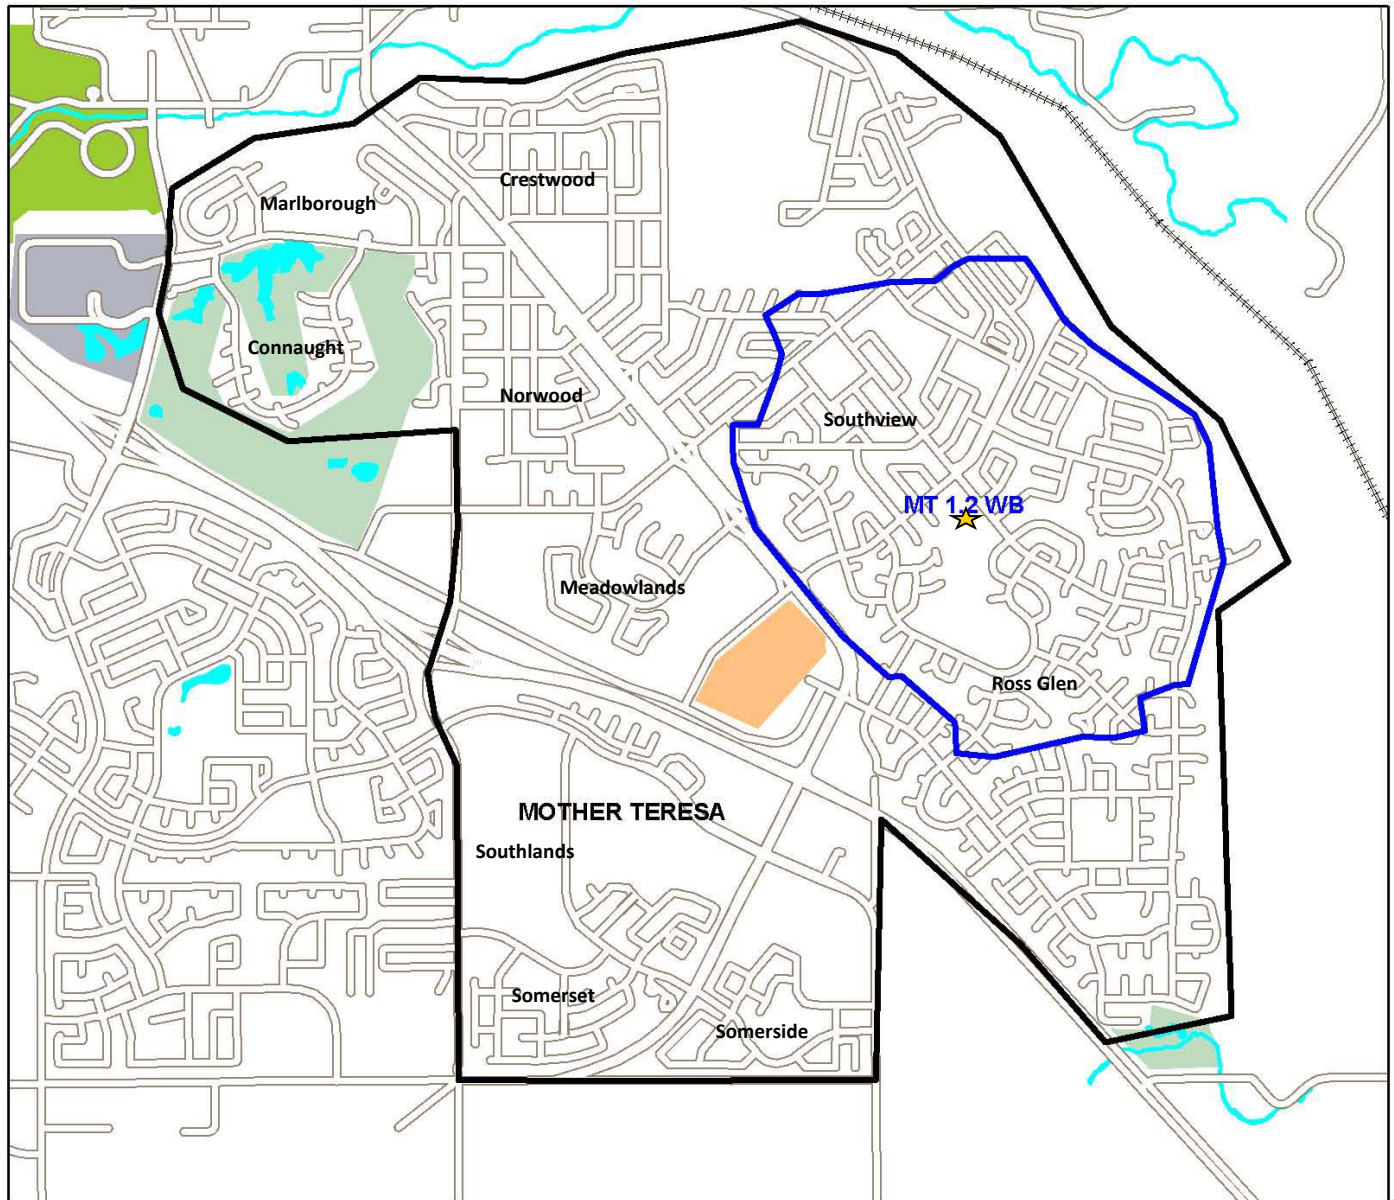

MOTHER TERESA - Grades K-6

235 Cameron Road SE

- All students in Connaught, Crestwood, Marlborough, Meadowlands, Norwood, Ross Glen, Somerset, Somerside, Southlands, and Southview
- All students in Dunmore
- All students in area east of Medicine Hat south of Hwy 41A and all students in area west of Medicine Hat south of Hwy #1
- All students south of South Boundary Road (including Desert Blume)

*** blue line indicates 1.2 km walk boundary**