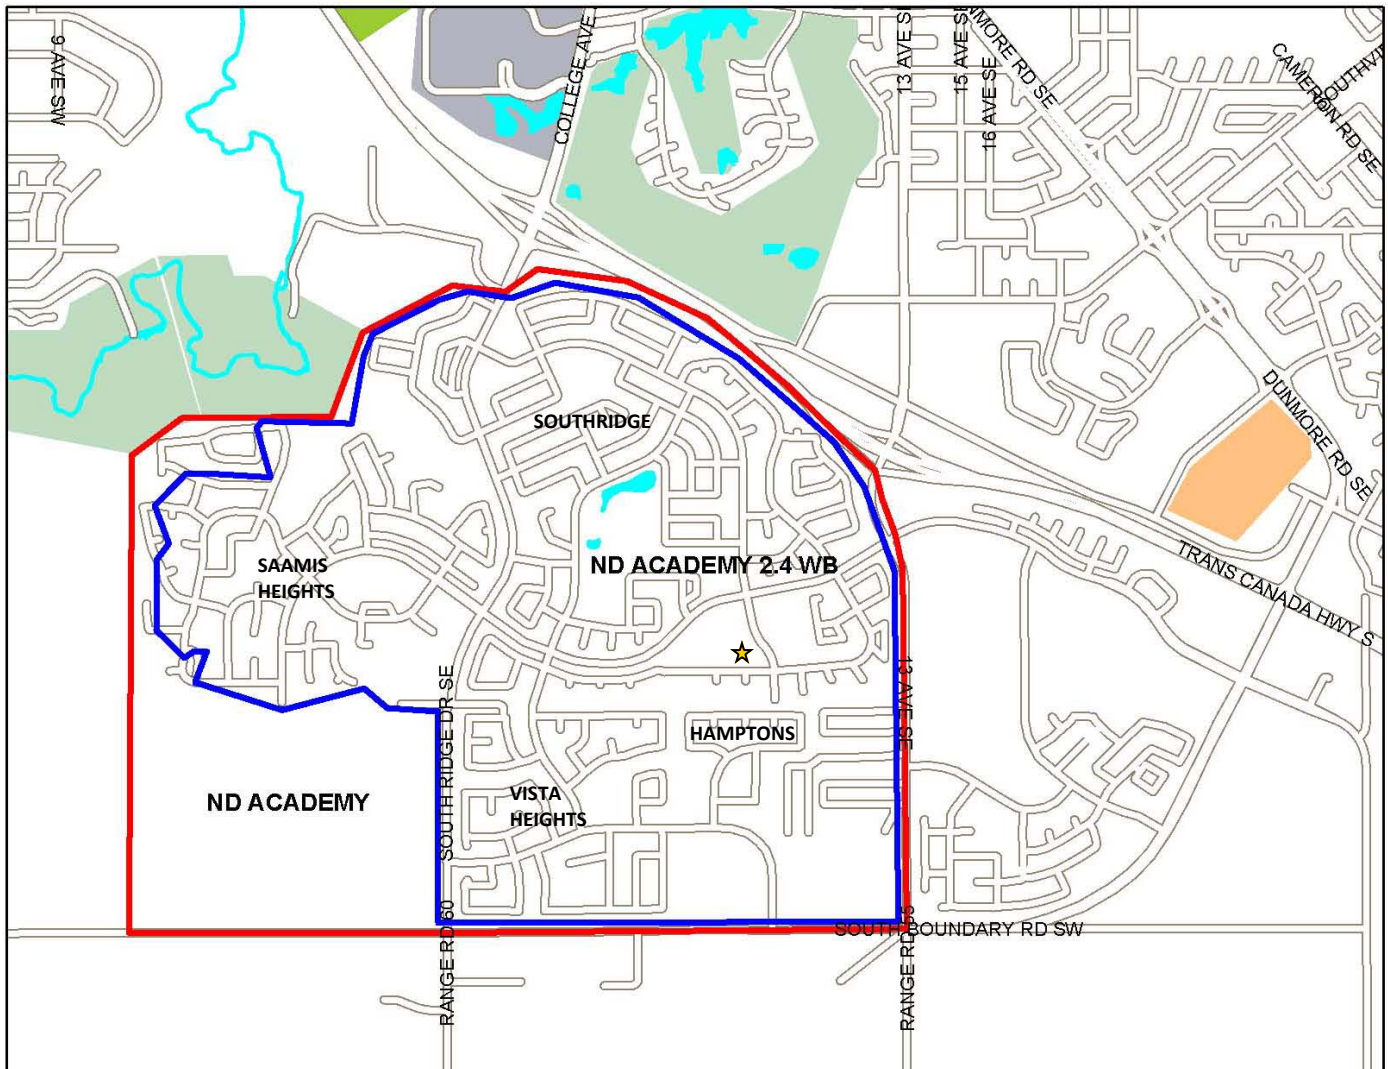

NOTRE DAME ACADEMY

Grades 6—9

646 Spruce Way SE

* blue line indicates 2.4 km walk boundary

Tot-em All students in South Ridge, Saamis Heights, Vista Heights & Hamptons.
All division attendance zones for Sports Academy.

City Transit Students living in Saamis and Vista Heights

City Transit is providing bus service for students attending Notre Dame who live in the Saamis & Vista Heights areas. A city bus will do a loop around those areas – one run before school and one run after school. Students living more than 2.4 km from the school are eligible for bussing at no charge but still require a pass which may be picked up from the school office. Students residing less than 2.4 km from the school may use this service but must pay for a restricted youth pass.