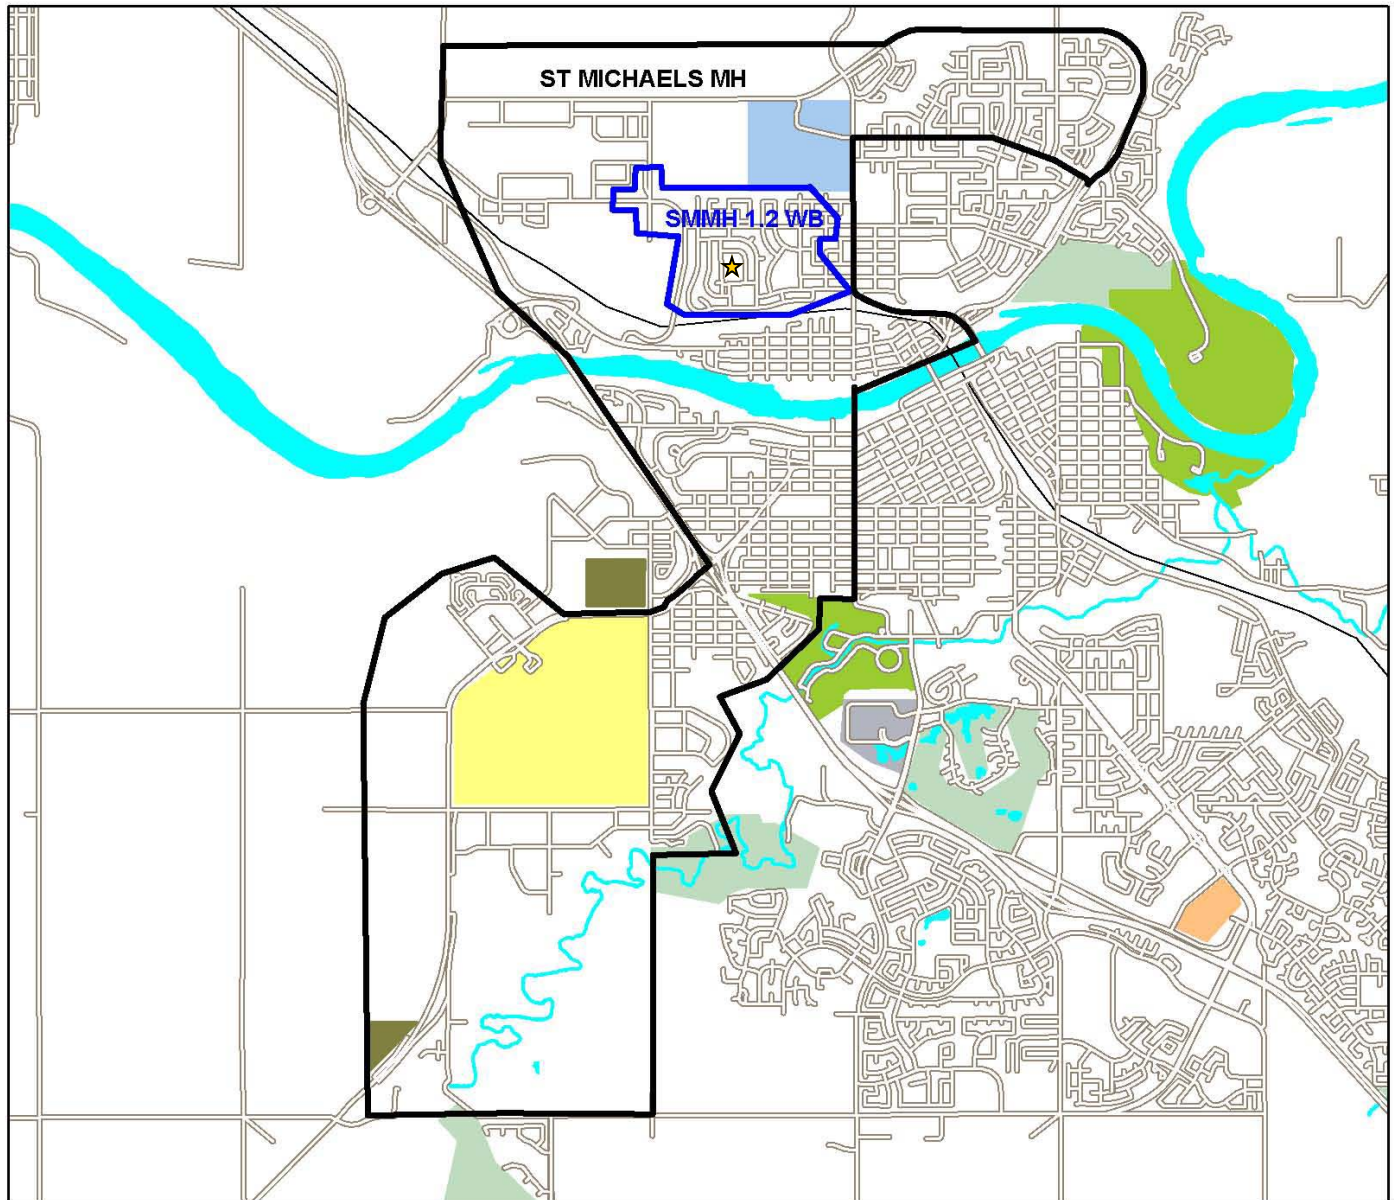

## St. Michael's (Medicine Hat) - K - Grade 6

865 Black Blvd NW

**\* blue line indicates 1.2 km walk boundary**

- All students in Crescent Heights west of Division Ave & north of 20 St NE including Northlands
- All students in Riverside, Harlow, River Heights, Kensington & SW Hill west of Division Ave
- All students in Tower Estates, Cottonwood & Redcliff
- All students in area west of Medicine Hat & north of Saskatchewan River
- All students in area north of Medicine Hat & west of the Saskatchewan River
- All division attendance zones for Fine Arts