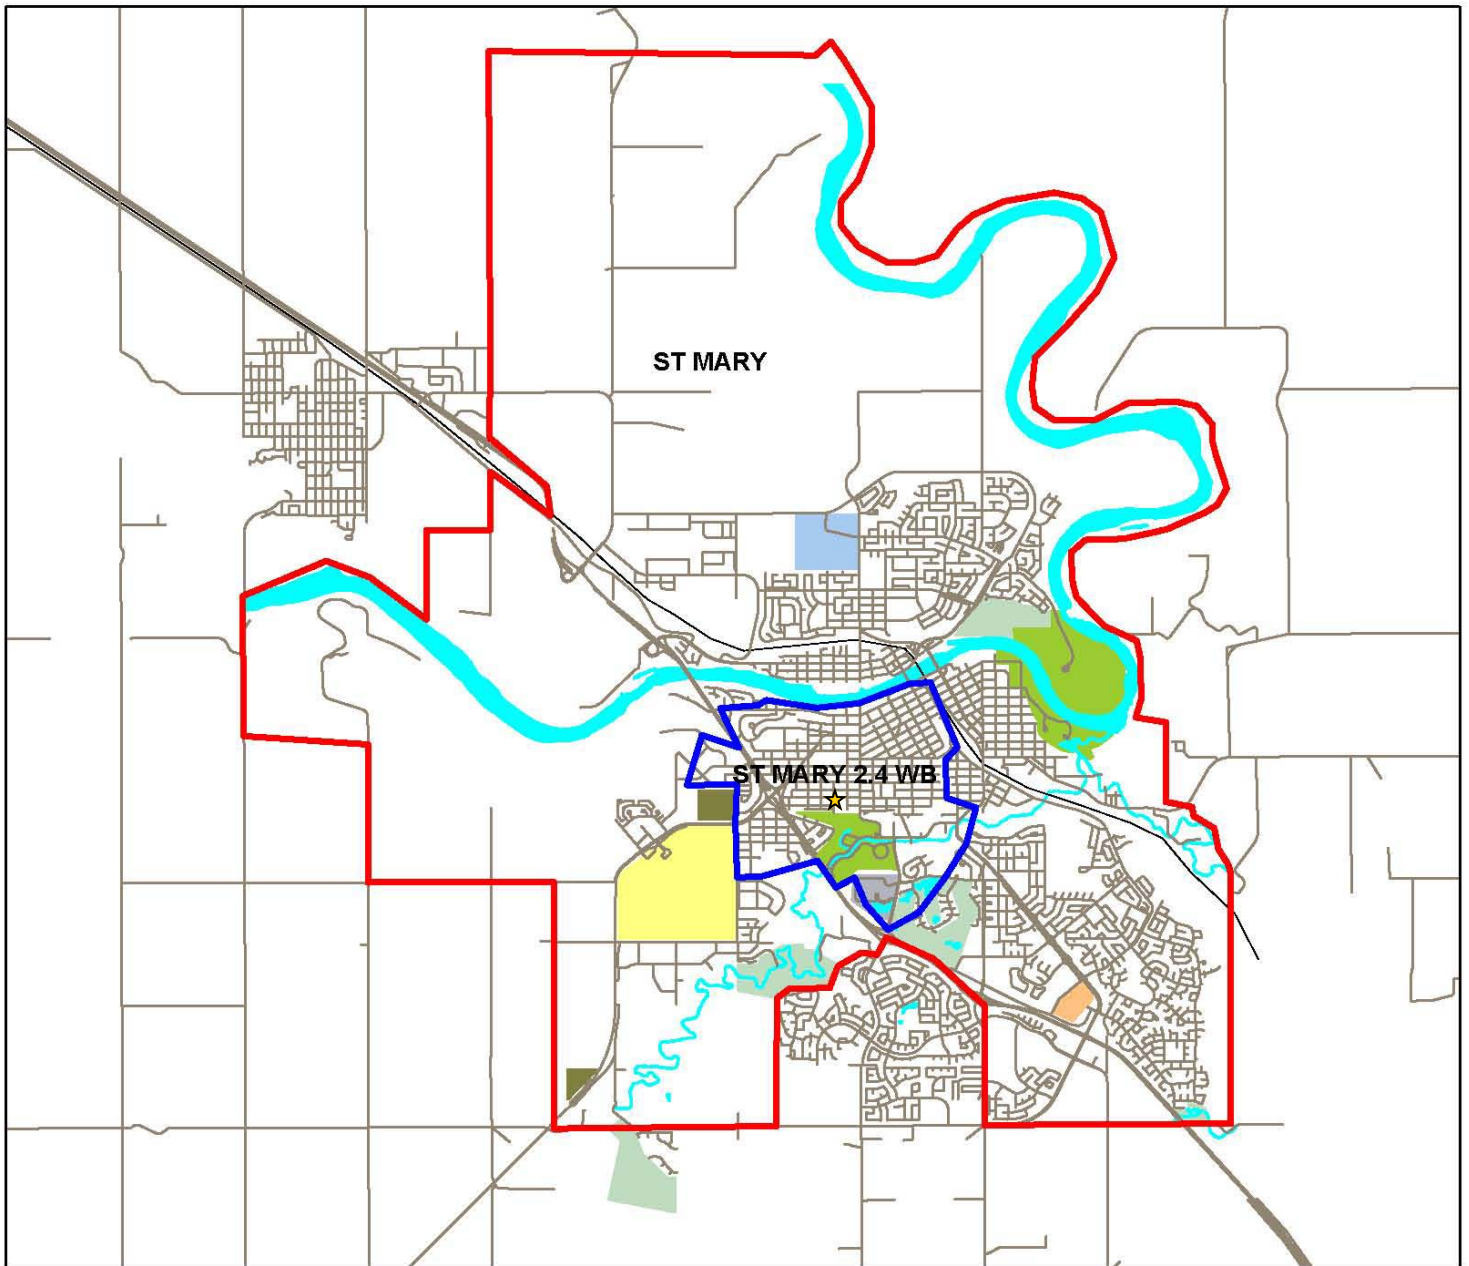

# ST. MARY'S

155—11th Street SW

**\* blue line indicates 2.4 km walk boundary**

Regular Programming - Grades 7-9

French Immersion - Grades 7-9

Fine Arts Academy - Grades 7-9

All division attendance zones including rural  
(with exception of Southridge, Saamis Heights, Vista Heights & Hamptons)

All division attendance zones for Fine Arts and French Immersion