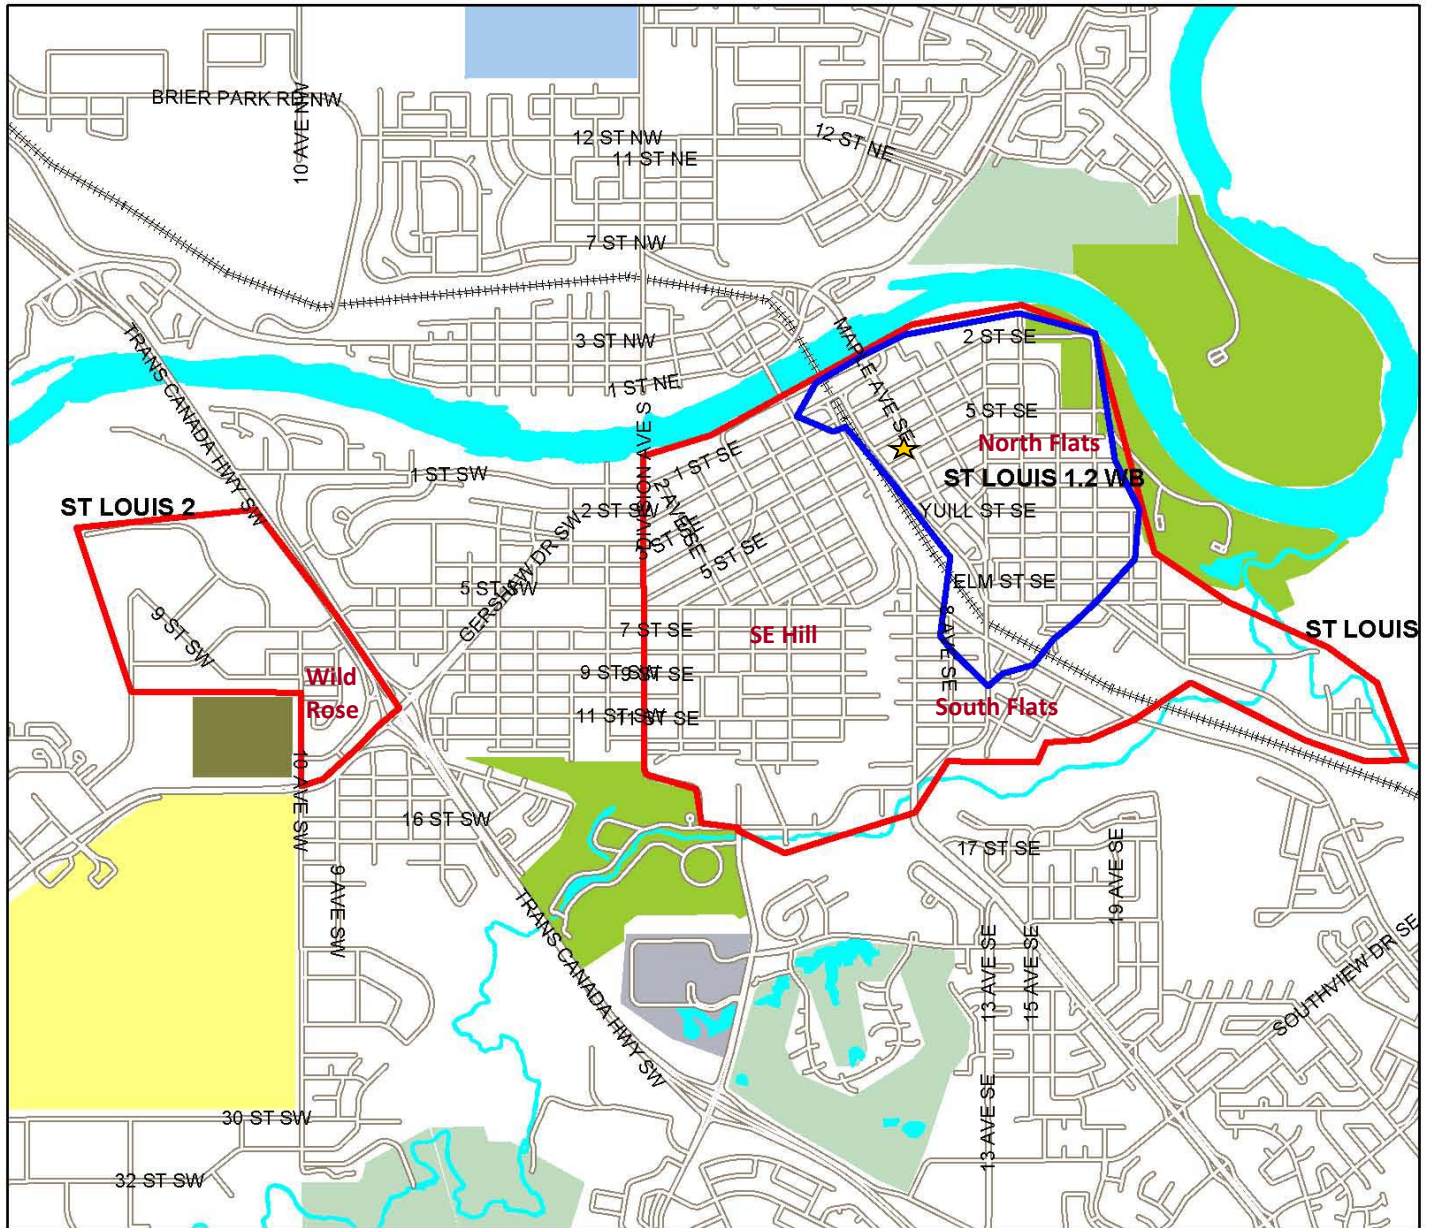

St. Louis School - K—Grade 6

861—4th Street SE

- All students in North and South Flats & SE Hill east of Division Ave
- Wild Rose area
- All students living in area east of Medicine Hat who are north of Hwy 41A & south of the Saskatchewan River

* blue line indicates 1.2 km walk boundary